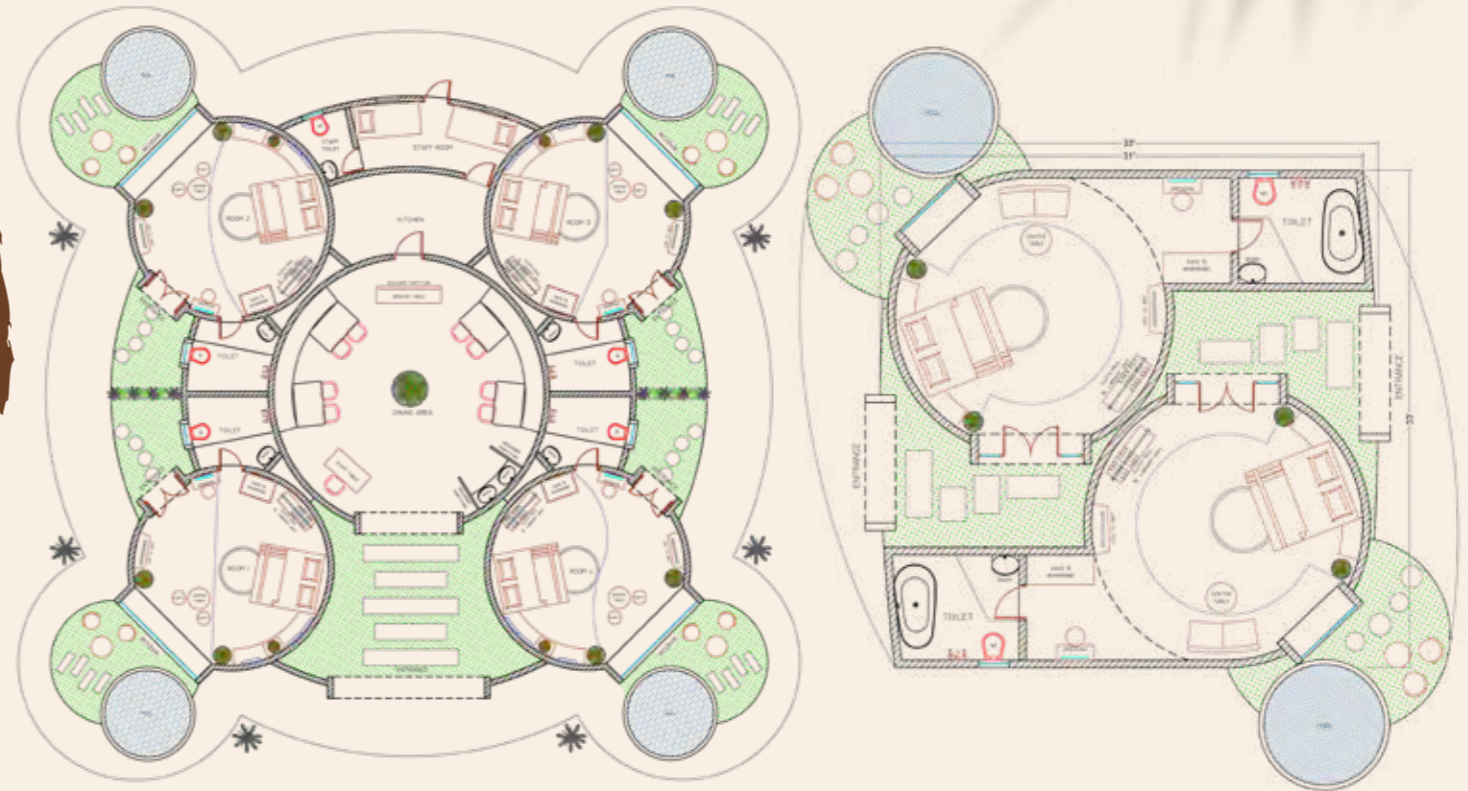

THE TIMELESS ALLURE OF *Domes*

Domes, the architectural marvels of stability and durability, encapsulate vast spaces with minimal materials. Resistant to high winds and earthquakes, their aerodynamic form and energy efficiency make them ideal for diverse uses.

From spiritual centers to future space colonies, their inherent structural stability is universally recognized. Eco-friendly and compliant with Vaastu principles, domes stand as the harmonious blend of strength, sustainability, and elegance, truly the structure of the future.